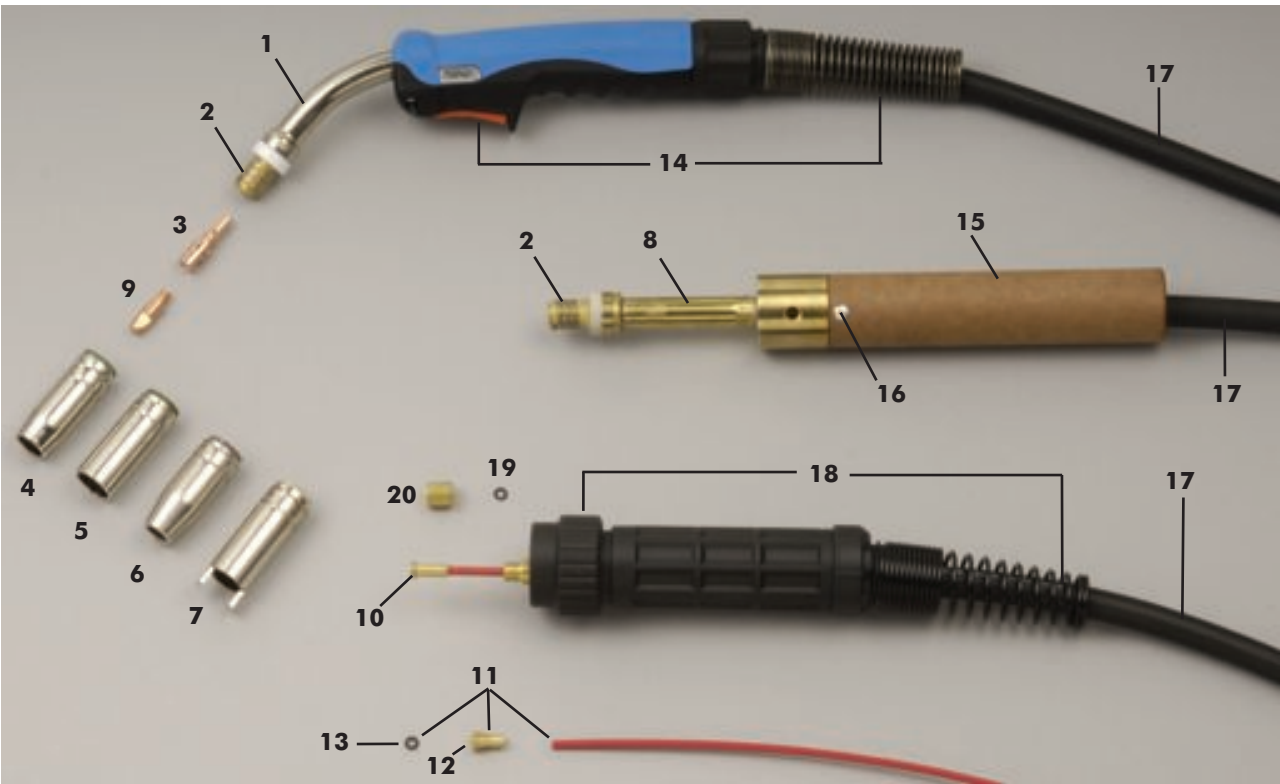

SP250 Mig Welding Torch Air Cooled

Rating 230A Co2 / 200A Mixed Gases @ 60% Duty Cycle - Wire Size 0.6mm to 1.2mm

13

STARPARTS

TORCH PACKAGES			
Item No	Length	Fitting	Switching
SP250-3ER	3mt	Euro	Microswitch
SP250-4ER	4mt	Euro	Microswitch
SP250-5ER	5mt	Euro	Microswitch
SP250-3B	3mt	Euro	Bladeswitch
SP250-4B	4mt	Euro	Bladeswitch
SP250-5B	5mt	Euro	Bladeswitch
SP250-2A	2mt	Euro	Automatic
SP250-3A	3mt	Euro	Automatic

MAIN CONSUMABLES			
Item No	Part No	Description	Pack Qty
1	SP2554	Swan Neck Complete	1
2	SP2557	Shroud Spring	10
3	SP2581	Tip Adaptor M6 Tips	5
	SP2582	Tip Adaptor M8 Tips	5
4	SP2570	Nozzle Conical	5
5	SP2571	Nozzle Cylindrical	5
6	SP2572	Nozzle Tapered	5
7	SP2574	Spot Welding Nozzle	5
8	SP2551	Straight Neck Auto Torch	1

CONTACT TIPS (ECU M6x25mm)			
Item No	Part No	Description	Pack Qty
9	SP2406	0.6mm Steel Wire	25
	SP2408	0.8mm Steel / 0.6mm Alum Wire	25
	SP2409	0.9mm Steel Wire	25
	SP2410	1.0mm Steel / 0.8mm Alum Wire	25
	SP2412	1.2mm Steel / 1.0mm Alum Wire	25
	SP2414	1.2mm Alum Wire	25

CONTACT TIPS (CuCrZr M6x25mm)			
Item No	Part No	Description	Pack Qty
9	SP2508	0.8mm Steel / 0.6mm Alum Wire	25
	SP2509	0.9mm Steel Wire	25
	SP2510	1.0mm Steel / 0.8mm Alum Wire	25
	SP2512	1.2mm Steel / 1.0mm Alum Wire	25