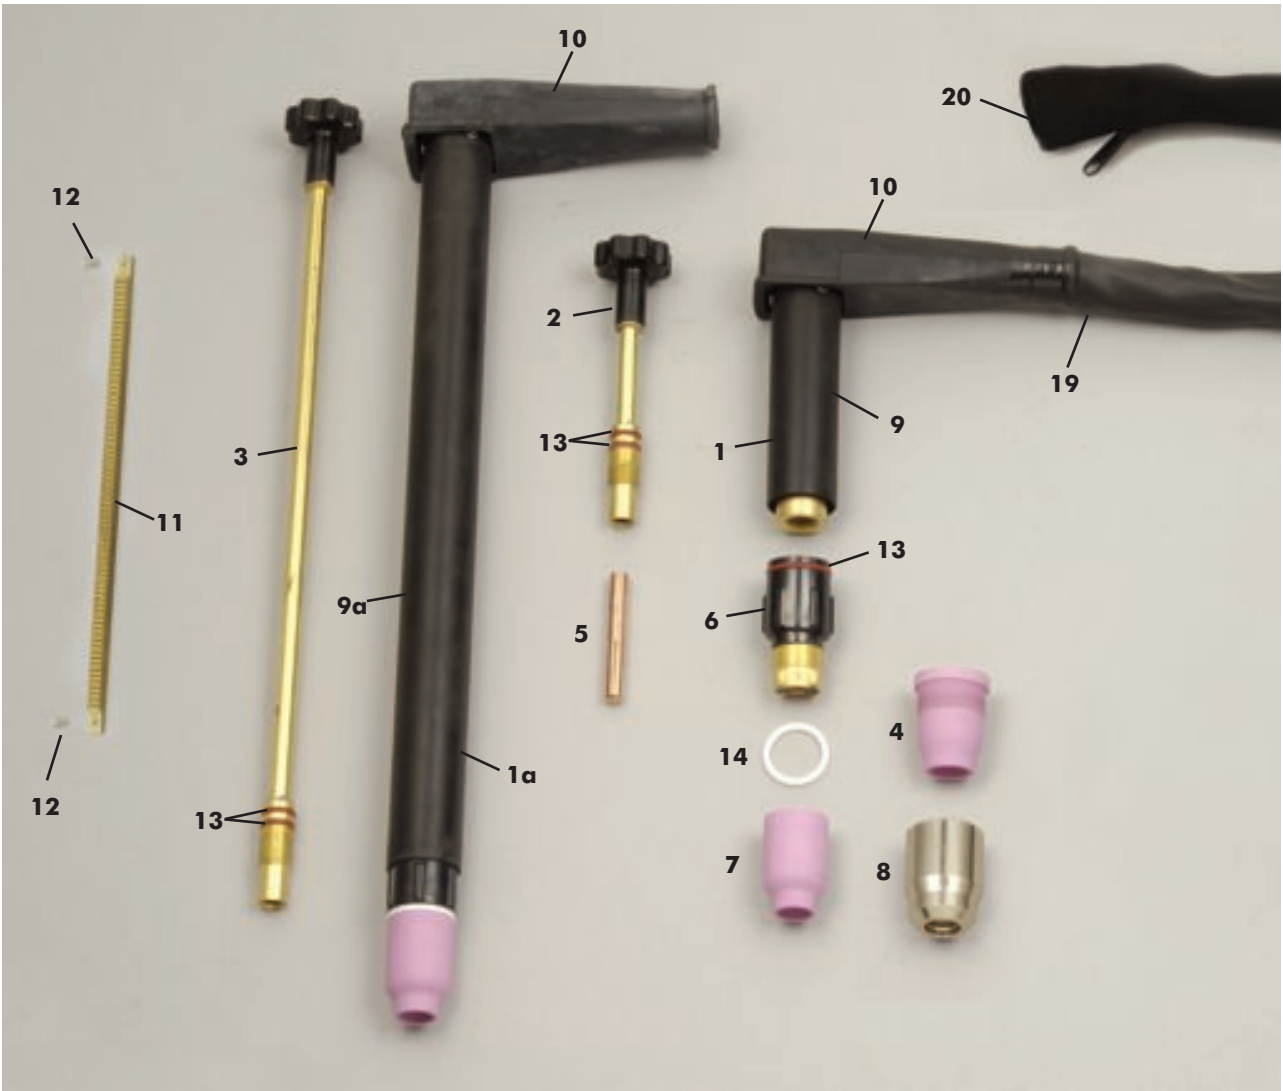

110

**WP27A & WP27B COMPATIBLE WELDCRAFT**  
**Tig Welding Torch Water Cooled - Rating 500 Amps DC, 300 Amps AC**

**STARPARTS**

**TORCH PACKAGES**

**WP27A TORCHES**

Item No	Length	Head Style
WP27A-3	3ft	9" Barrel
WP27A-12	12.5ft	9" Barrel
WP27A-25	25ft	9" Barrel

**WP27B TORCHES**

Item No	Length	Head Style
WP27B-3	3ft	20" Barrel
WP27B-12	12.5ft	20" Barrel
WP27B-25	25ft	20" Barrel

**CABLE TERMINATIONS:**

**TORCH PACKAGE CONTENTS:**

**BASIC PACKAGE**

Head • Collet Knob • 32 DP Rack • Handle • Cables

**STANDARD CABLE FITTINGS**

3/8" Bsp Right Hand Female Connections On Power / Water Drain - Argon & Water in Cables