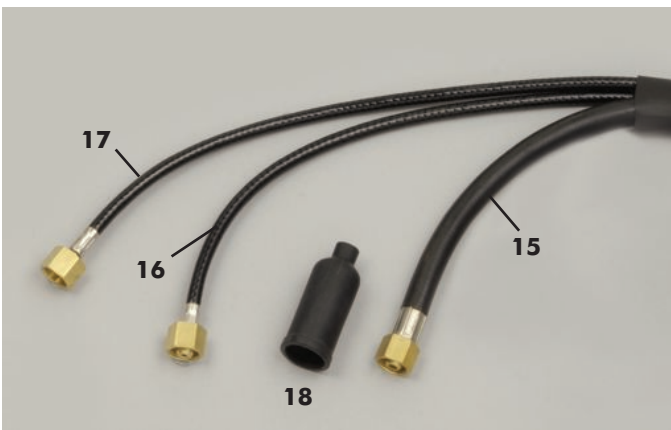

110

**WP27A & WP27B COMPATIBLE WELDCRAFT**  
**Tig Welding Torch Water Cooled - Rating 500 Amps DC, 300 Amps AC**

**STARPARTS**

**TORCH PACKAGES**

**WP27A TORCHES**

Item No	Length	Head Style
WP27A-3	3ft	9" Barrel
WP27A-12	12.5ft	9" Barrel
WP27A-25	25ft	9" Barrel

**WP27B TORCHES**

Item No	Length	Head Style
WP27B-3	3ft	20" Barrel
WP27B-12	12.5ft	20" Barrel
WP27B-25	25ft	20" Barrel

**CABLE TERMINATIONS:**

**TORCH PACKAGE CONTENTS:**

**BASIC PACKAGE**

Head • Collet Knob • 32 DP Rack • Handle • Cables

**STANDARD CABLE FITTINGS**

3/8" Bsp Right Hand Female Connections On Power / Water Drain - Argon & Water in Cables