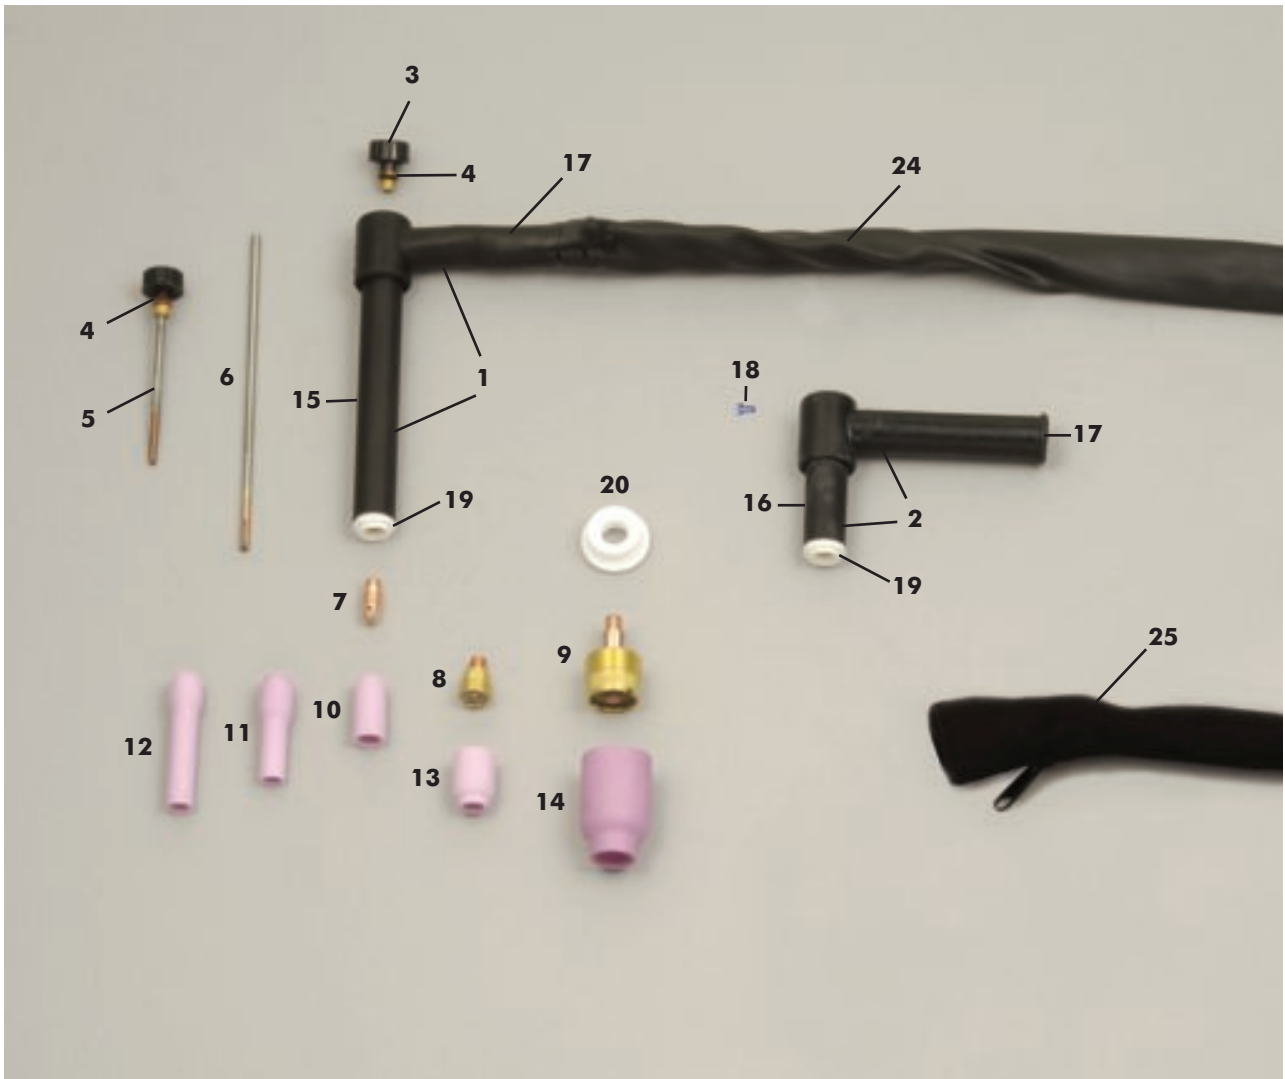

102

**WP22A & WP22B COMPATIBLE WELDCRAFT**  
**Tig Welding Torch Water Cooled - Rating 250 Amps DC, 175 Amps AC**

**STARPARTS**

**TORCH PACKAGES**

**WP22A TORCHES**

Item No	Length	Head Style
WP22A-3	3ft	7" Barrel
WP22A-12	12.5ft	7" Barrel
WP22A-25	25ft	7" Barrel

**WP22B TORCHES**

Item No	Length	Head Style
WP22B-3	3ft	3" Barrel
WP22B-12	12.5ft	3" Barrel
WP22B-25	25ft	3" Barrel

**CABLE TERMINATIONS:**

**TORCH PACKAGE CONTENTS:**

**TORCH PACKAGE**

Head • Collet Knob • Handle • Cables

**STANDARD CABLE FITTINGS**

3/8" Bsp Right Hand Female Connections On Power / Water Drain - Argon & Water in Cables