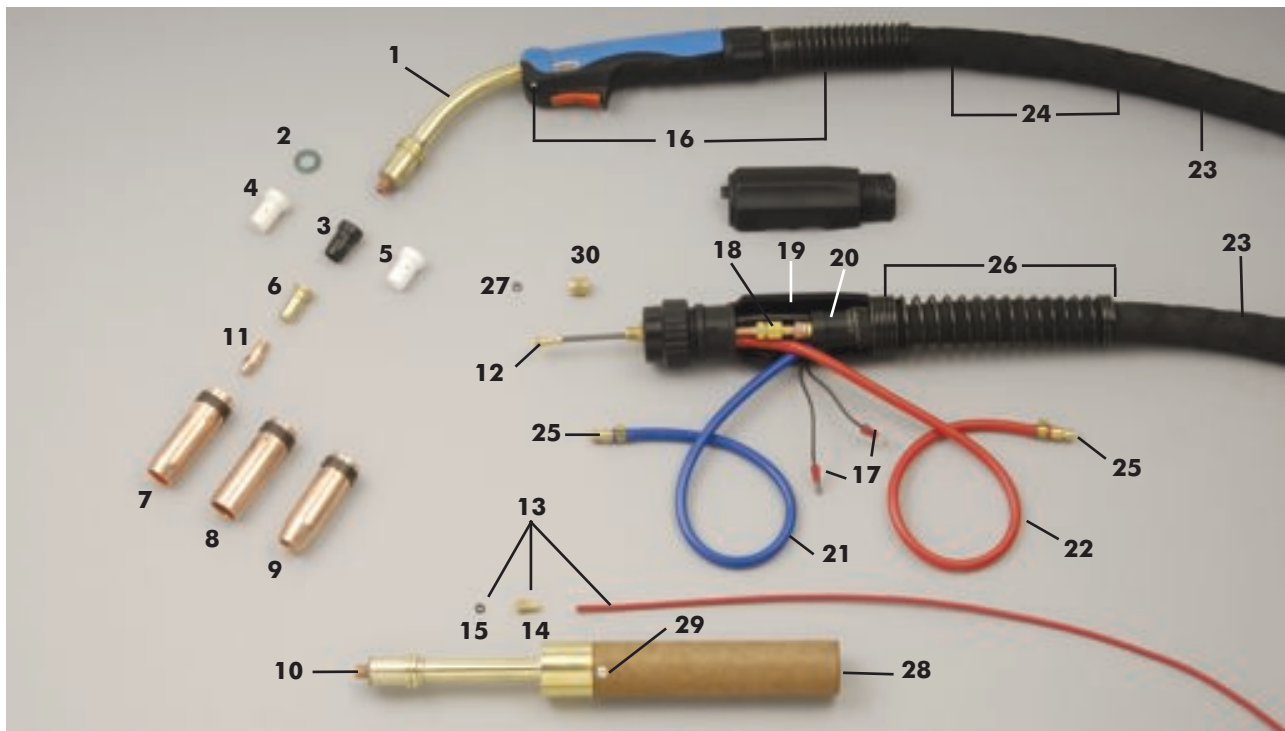

22

SP501 Mig Welding Torch Water Cooled

Rating 500A Co2 / 450A Mixed Gases @ 100% Duty Cycle - Wire Size 0.8mm to 2.4mm

STARPARTS**TORCH PACKAGES**

Item No	Length	Fitting	Switching
SP501-3ER	3mt	Euro	Microswitch
SP501-4ER	4mt	Euro	Microswitch
SP501-3B	3mt	Euro	Bladeswitch
SP501-4B	4mt	Euro	Bladeswitch
SP501-2A	2mt	Euro	Automatic
SP501-3A	3mt	Euro	Automatic

MAIN CONSUMABLES

Item No	Part No	Description	Pack Qty
1	SP5054	Swan Neck	1
2	SP4055	Insulating Washer	10
3	SP3858	Diffuser Black	5
4	SP3858W	Diffuser White	5
5	SP3858C	Diffuser Ceramic	5
6	SP4081	Tip Adaptor Short M8 Tips	5
	SP4082	Tip Adaptor M6 Tips	5
	SP4083	Tip Adaptor Long M8 Tips	5
7	SP2670	Nozzle Conical	5
8	SP2671	Nozzle Cylindrical	5
9	SP2672	Nozzle Tapered	5
10	SP5051	Straight Neck Automatic	1

CONTACT TIPS (ECU M8x30mm)

11	SP3808	0.8mm Steel / 0.6mm Alum Wire	25
	SP3809	0.9mm Steel Wire	25
	SP3810	1.0mm Steel / 0.8mm Alum Wire	25
	SP3812	1.2mm Steel / 1.0mm Alum Wire	25
	SP3814	1.2mm Alum Wire	25
	SP3816	1.6mm Steel Wire	25
	SP3820	2.0mm Steel Wire	25
	SP3824	2.4mm Steel Wire	25
11	SP4008	0.8mm Steel / 0.6mm Alum Wire	25
	SP4010	1.0mm Steel / 0.8mm Alum Wire	25
	SP4012	1.2mm Steel / 1.0mm Alum Wire	25
	SP4014	1.2mm Alum Wire	25
	SP4016	1.6mm Steel Wire	25

• For 6mm Threaded Tips Use SP24 / SP25 Series
See Page 14 Item No 13

LINERS (Steel)

Item No	Part No	Description	Pack Qty
12	SP3531	Steel 0.8-1.0mm x 3mt	1
	SP3541	Steel 0.8-1.0mm x 4mt	1
	SP3532	Steel 1.2mm x 3mt	1
	SP3542	Steel 1.2mm x 4mt	1
	SP3536	Steel 1.6mm x 3mt	1
	SP3546	Steel 1.6mm x 4mt	1