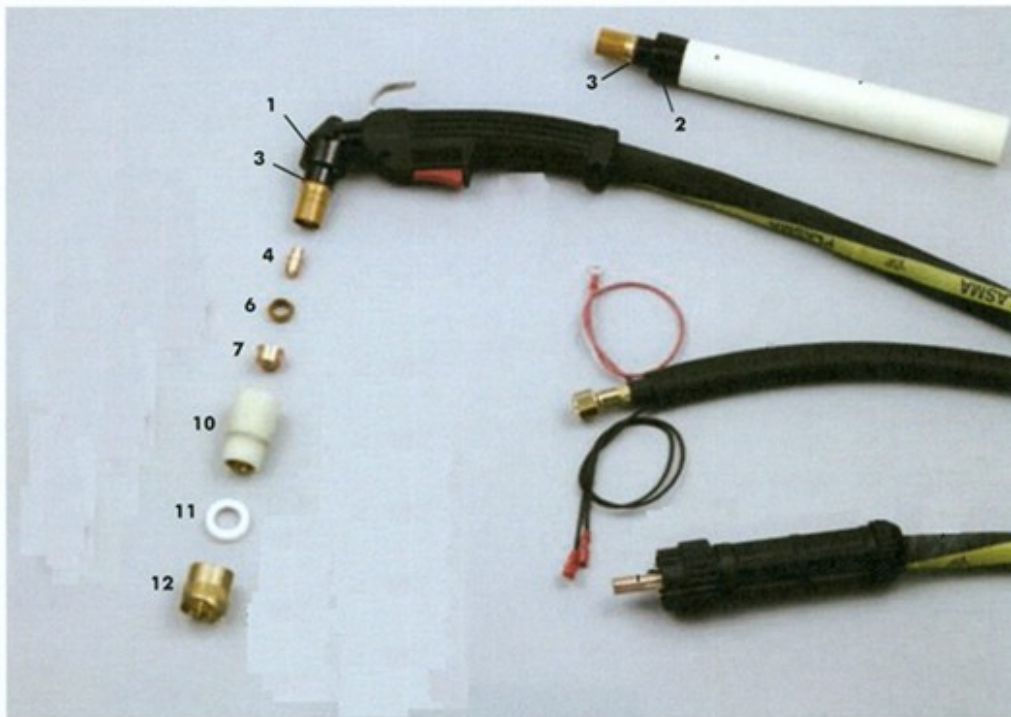

# RTC 150 TORCH

**STARPARTS**

## HAND TORCH PACKAGE

Item No	Description
7661456	Torch 6mt Cables Central Fitting

## MACHINE TORCH PACKAGE

Item No	Description
7666119	Torch 6mt Cables Central Fitting

## MAIN CONSUMABLES

Item No	Part No	Description	Pack Qty
1	7660505	Torch Head - Hand	1
2	7660506	Torch Head - Machine Torch	1
3	7763502	O' Ring - Torch Head	10
4	7766005	Electrode Hafnium	5
6	7763503	Swirl Ring	1
7	7766112	Tip 1.4	10
	7766113	Tip 1.6	10
	7766114	Tip 1.8	10
	7766116	Gouging Tip 3.0	10
10	7766301	Nozzle Retaining Cap	1
11	7766407	Nozzle Shield	1
12	7766303	Contact Cutting Attachment	1