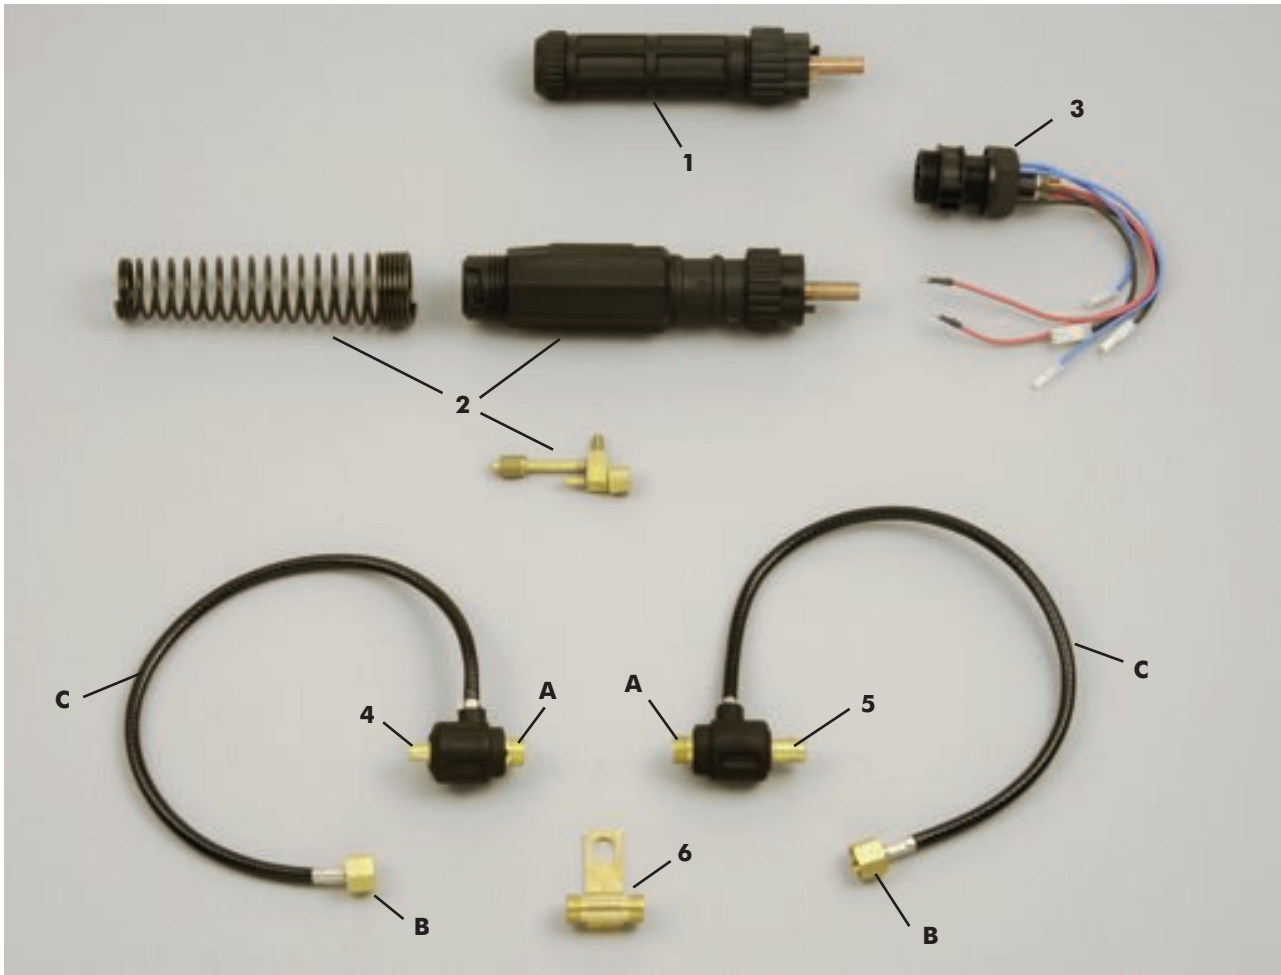

124

Miscellaneous Tig Dinse & Central Connectors

STARPARTS

TIG ADAPTORS

TIG CENTRAL CONNECTORS

Item No	Part No	Description	Qty
1	C534	Tig Central Conector - Air Cooled c/w 5 Pins	1
2	C570	Tig Central Conector Water Cooled c/w 5 Pins	1
3	C554	Machine Side Tig Central Conector-Air Cooled	1
	C579	Machine Side Tig Central Conector-Water Cooled	1

TIG LUG STYLE CONNECTORS

Item No	Part No	Description	Qty
6	0315012	A600 Lug Adaptor c/w 3/8" Bsp Connectors	1
	45V11	7/8" Unf LH x 5/8" Unf LH	1
	105257	3/8" Unf RH Female x 5/8" Unf RH	1
	45V62	7/8" Unf RH x 5/8" Unf RH	1
	53N43	3/8" Unf RH Male x 5/8" Unf LH	1

TIG DINSE 16-25 STYLE CONNECTORS

Item No	Part No	Power Conn. A	Hose Conn. B	Length C	Qty
4	D1625-1-1	3/8" Bsp	3/8" Bsp	0.5 mtr	1
	D1625-1-2	3/8" Bsp	M12x1	0.5 mtr	1
	D1625-1-3	3/8" Bsp	M14x1	0.5 mtr	1
	D1625-1-4	3/8" Bsp	1/4" Bsp	0.5 mtr	1
	D1625-1-5	3/8" Bsp	M10x1	0.5 mtr	1
	D1625-1-10	3/8" Bsp	Blank	0.5 mtr	1
	D1625-1-QD	3/8" Bsp	SP3526	0.5 mtr	1
	D1625-1-EXT	3/8" Bsp	Blank	2 mtr	1
	D1625-14-1	1/4" Bsp	3/8" Bsp	0.5 mtr	1
	D1625-14-2	1/4" Bsp	M12x1	0.5 mtr	1
	D1625-14-3	1/4" Bsp	M14x1	0.5 mtr	1
	D1625-14-4	1/4" Bsp	1/4" Bsp	0.5 mtr	1
	D1625-14-5	1/4" Bsp	M10x1	0.5 mtr	1
	D1625-14-10	1/4" Bsp	Blank	0.5 mtr	1
	D1625-14-QD	1/4" Bsp	SP3526	0.5 mtr	1
	D1625-14-EXT	1/4" Bsp	Blank	2 mtr	1

TIG DINSE 35-95 STYLE CONNECTORS

Item No	Part No	Power Conn. A	Hose Conn. B	Length C	Qty
5	D3595-1-1	3/8" Bsp	3/8" Bsp	0.5 mtr	1
	D3595-1-2	3/8" Bsp	M12x1	0.5 mtr	1
	D3595-1-3	3/8" Bsp	M14x1	0.5 mtr	1
	D3595-1-4	3/8" Bsp	1/4" Bsp	0.5 mtr	1
	D3595-1-5	3/8" Bsp	M10x1	0.5 mtr	1
	D3595-1-10	3/8" Bsp	Blank	0.5 mtr	1
	D3595-1-QD	3/8" Bsp	SP3526	0.5 mtr	1
	D3595-1-EXT	3/8" Bsp	Blank	2 mtr	1
	D3595-14-1	1/4" Bsp	3/8" Bsp	0.5 mtr	1
	D3595-14-2	1/4" Bsp	M12x1	0.5 mtr	1
	D3595-14-3	1/4" Bsp	M14x1	0.5 mtr	1
	D3595-14-4	1/4" Bsp	1/4" Bsp	0.5 mtr	1
	D3595-14-5	1/4" Bsp	M10x1	0.5 mtr	1
	D3595-14-10	1/4" Bsp	Blank	0.5 mtr	1
	D3595-14-QD	1/4" Bsp	SP3526	0.5 mtr	1
	D3595-14-EXT	1/4" Bsp	Blank	2 mtr	1