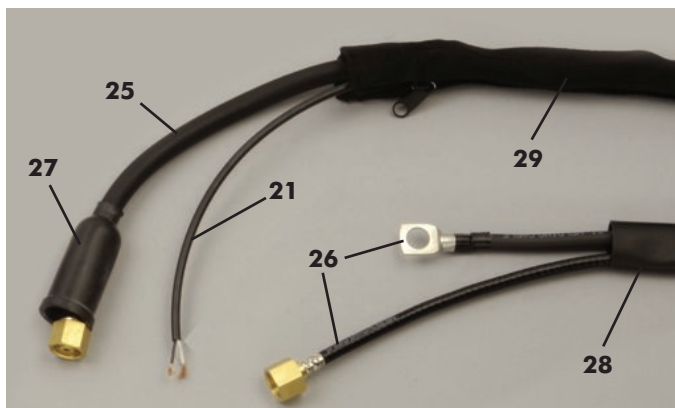

STANDARD CABLE TERMINATIONS:

TORCH PACKAGE CONTENTS:

BASIC PACKAGE

Head • Back Cap* • Handle • Cables

SWITCH & SHEATHED PACKAGE

Head • Back Cap* • Handle • Cables

- Bulbous Style Microswitch c/w 2 Core Cable
- Switch Retaining Boot & Zipper Cover

STANDARD MONO CABLE FITTINGS

3/8" Bsp Right Hand Female

OPTIONAL 2 PIECE CABLE FITTINGS

3/8" Bsp Right Hand Female On Gas - Lug Termination On Power

*Excluding Pencil Style