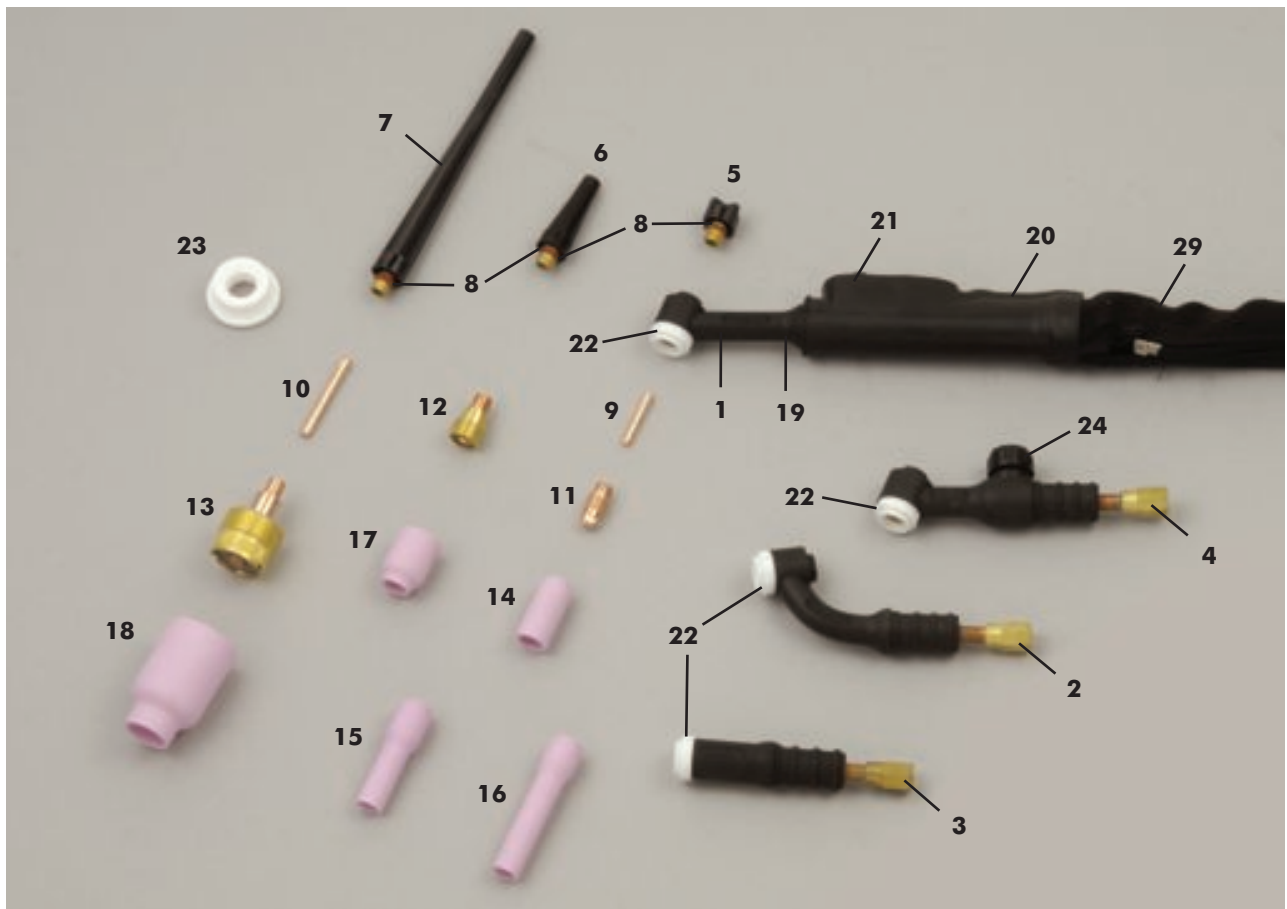

88

**WP9, WP9F, WP9P, WP9V, COMPATIBLE WELDCRAFT
Tig Welding Torch Air Cooled - Rating 125 Amps DC, 80 Amps AC**

STARPARTS

TORCHES - BASIC

Item No	Length	Head Style
WP9-12	12.5ft	Rigid
WP9-25	25ft	Rigid
WP9F-12	12.5ft	Flexible
WP9F-25	25ft	Flexible
WP9P-12	12.5ft	Pencil
WP9P-25	25ft	Pencil
WP9V-12	12.5ft	Valve
WP9V-25	25ft	Valve
WP9AK	Accessory Kit for WP9, WP9F & WP9V	

TORCHES - SWITCHED & SHEATHED

Item No	Length	Head Style
WP9-12SP	12.5ft	Rigid
WP9-25SP	25ft	Rigid
WP9F-12SP	12.5ft	Flexible
WP9F-25SP	25ft	Flexible
WP9P-12SP	12.5ft	Pencil
WP9P-25SP	25ft	Pencil
WP9V-12SP	12.5ft	Valve
WP9V-25SP	25ft	Valve
WP9PAK	Accessory Kit for WP9P	

BASIC PACKAGE

Head • Back Cap* • Handle • Cables

SWITCH & SHEATHED PACKAGE

Head • Back Cap* • Handle • Cables

- Bulbous Style Microswitch c/w 2 Core Cable
- Switch Retaining Boot & Zipper Cover

STANDARD MONO CABLE FITTINGS

3/8" Bsp Right Hand Female

OPTIONAL 2 PIECE CABLE FITTINGS

3/8" Bsp Right Hand Female On Gas - Lug Termination On Power

*Excluding Pencil Style