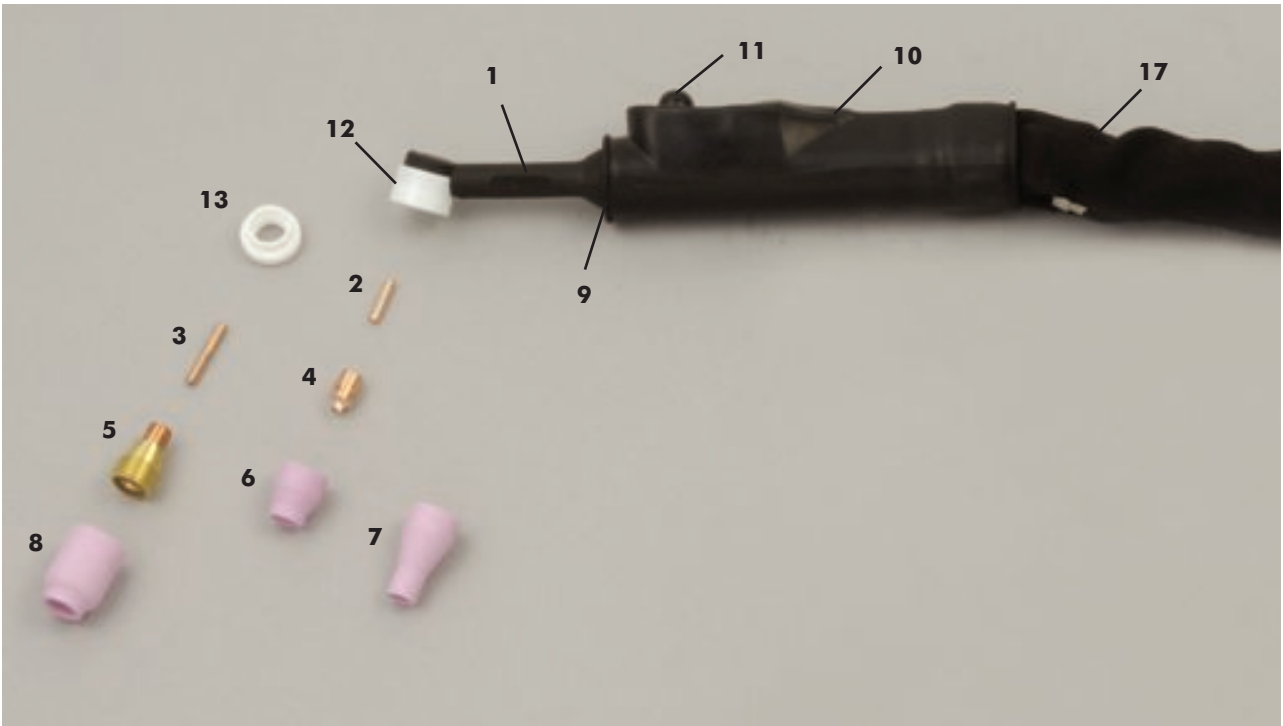

104

WP24 COMPATIBLE WELDCRAFT Tig Welding Torch Air Cooled - Rating 100 Amps DC with Gas Lens

STARPARTS

TORCH PACKAGES

TORCHES - BASIC

Item No	Length	Head Style
WP24-12	12.5ft	Rigid
WP24-25	25ft	Rigid
WP24AK	Accessory Kit	

TORCHES - SWITCHED & SHEATHED

Item No	Length	Head Style
WP24-12SP	12.5ft	Rigid
WP24-25SP	25ft	Rigid

TORCH PACKAGE CONTENTS:

BASIC PACKAGE

Head • Handle • Cables

STANDARD MONO CABLE FITTINGS

3/8" Bsp Right Hand Female

TORCH PACKAGE CONTENTS:

SWITCH & SHEATHED PACKAGE

Head • Handle • Cables

- Bulbous Style Microswitch c/w 2 Core Cable
- Switch Retaining Boot & Zipper Cover

STANDARD MONO CABLE FITTINGS

3/8" Bsp Right Hand Female