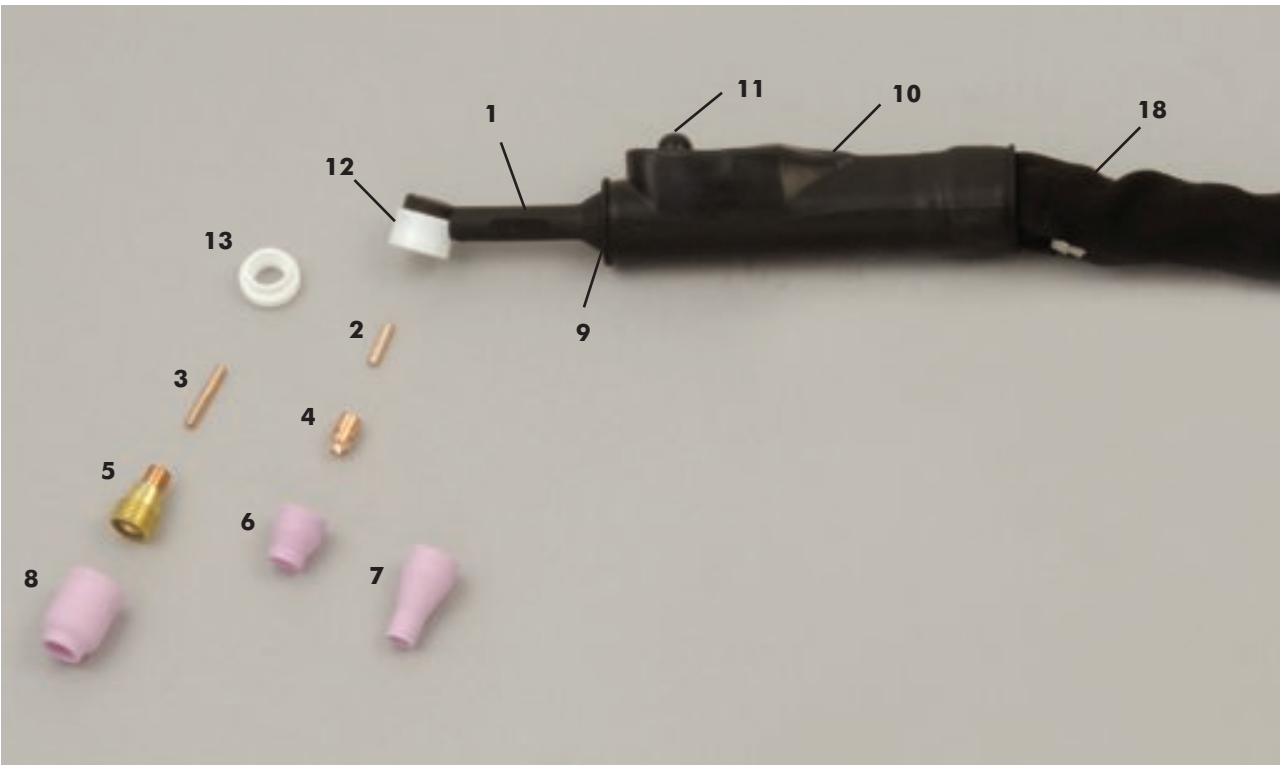

106

WP24W COMPATIBLE WELDCRAFT

Tig Welding Torch Water Cooled - Rating 180 Amps DC, 150 Amps AC

STARPARTS

TORCH PACKAGES

TORCHES - BASIC

Item No	Length	Head Style
WP24W-12	12.5ft	Rigid
WP24W-25	25ft	Rigid
WP24AK	Accessory Kit	

TORCHES - SWITCHED & SHEATHED

Item No	Length	Head Style
WP24W-12SP	12.5ft	Rigid
WP24W-25SP	25ft	Rigid

TORCH PACKAGE CONTENTS:

BASIC PACKAGE

Head • Handle • Cables

STANDARD CABLE FITTINGS

3/8" Bsp Right Hand Female Connections On
Power / Water Drain - Argon & Water in Cables

TORCH PACKAGE CONTENTS:

SWITCH & SHEATHED PACKAGE

Head • Handle • Cables

- Bulbous Style Microswitch c/w 2 Core Cable
- Switch Retaining Boot & Zipper Cover

STANDARD CABLE FITTINGS

3/8" Bsp Right Hand Female Connections On
Power / Water Drain - Argon & Water in Cables