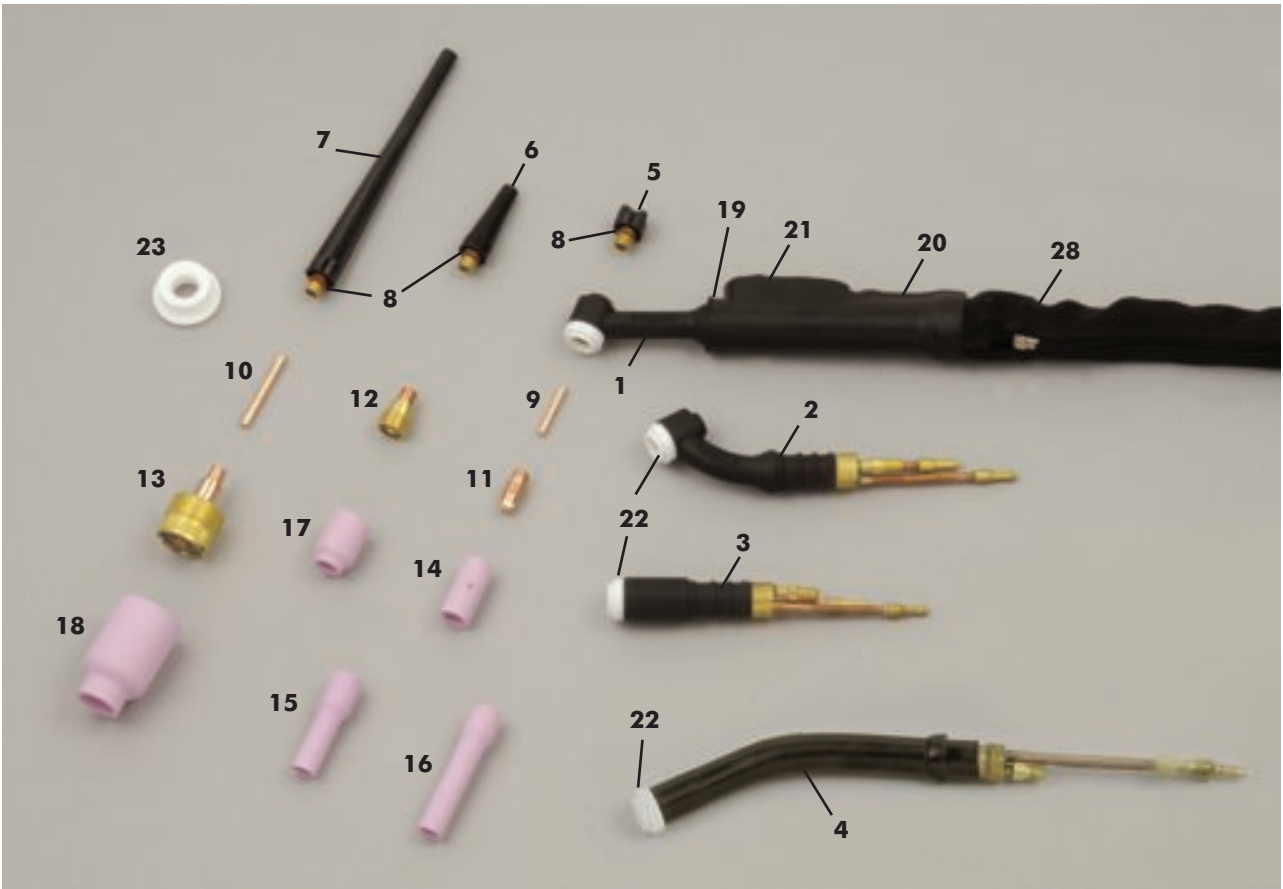

100

**WP20, WP20F, WP20P, WP25, COMPATIBLE WELDCRAFT  
Tig Welding Torch Water Cooled - Rating 250 Amps DC, 175 Amps AC**

**STARPARTS**

**TORCH PACKAGES**

**TORCHES - BASIC**

Item No	Length	Head Style
WP20-12	12.5ft	Rigid
WP20-25	25ft	Rigid
WP20F-12	12.5ft	Flexible
WP20F-25	25ft	Flexible
WP20P-12	12.5ft	Pencil
WP20P-25	25ft	Pencil
WP25-12	12.5ft	Flexible Pencil
WP25-25	25ft	Flexible Pencil
WP20AK	Accessory Kit for WP20, WP20F & WP25	

**TORCHES - SWITCHED & SHEATHED**

Item No	Length	Head Style
WP20-12SP	12.5ft	Rigid
WP20-25SP	25ft	Rigid
WP20F-12SP	12.5ft	Flexible
WP20F-25SP	25ft	Flexible
WP20P-12SP	12.5ft	Pencil
WP20P-25SP	25ft	Pencil
WP25-12SP	12.5ft	Flexible Pencil
WP25-25SP	25ft	Flexible Pencil
WP20PAK	Accessory Kit for WP20P	

**CABLE TERMINATIONS:**

**TORCH PACKAGE CONTENTS:**

**BASIC PACKAGE**

Head • Back Cap\* • Handle • Cables

**SWITCH & SHEATHED PACKAGE**

Head • Back Cap\* • Handle • Cables

- Bulbous Style Microswitch c/w 2 Core Cable
- Switch Retaining Boot & Zipper Cover

**STANDARD CABLE FITTINGS**

3/8" Bsp Right Hand Female Connections On Power / Water Drain - Argon & Water in Cables

\*Excluding Pencil Style