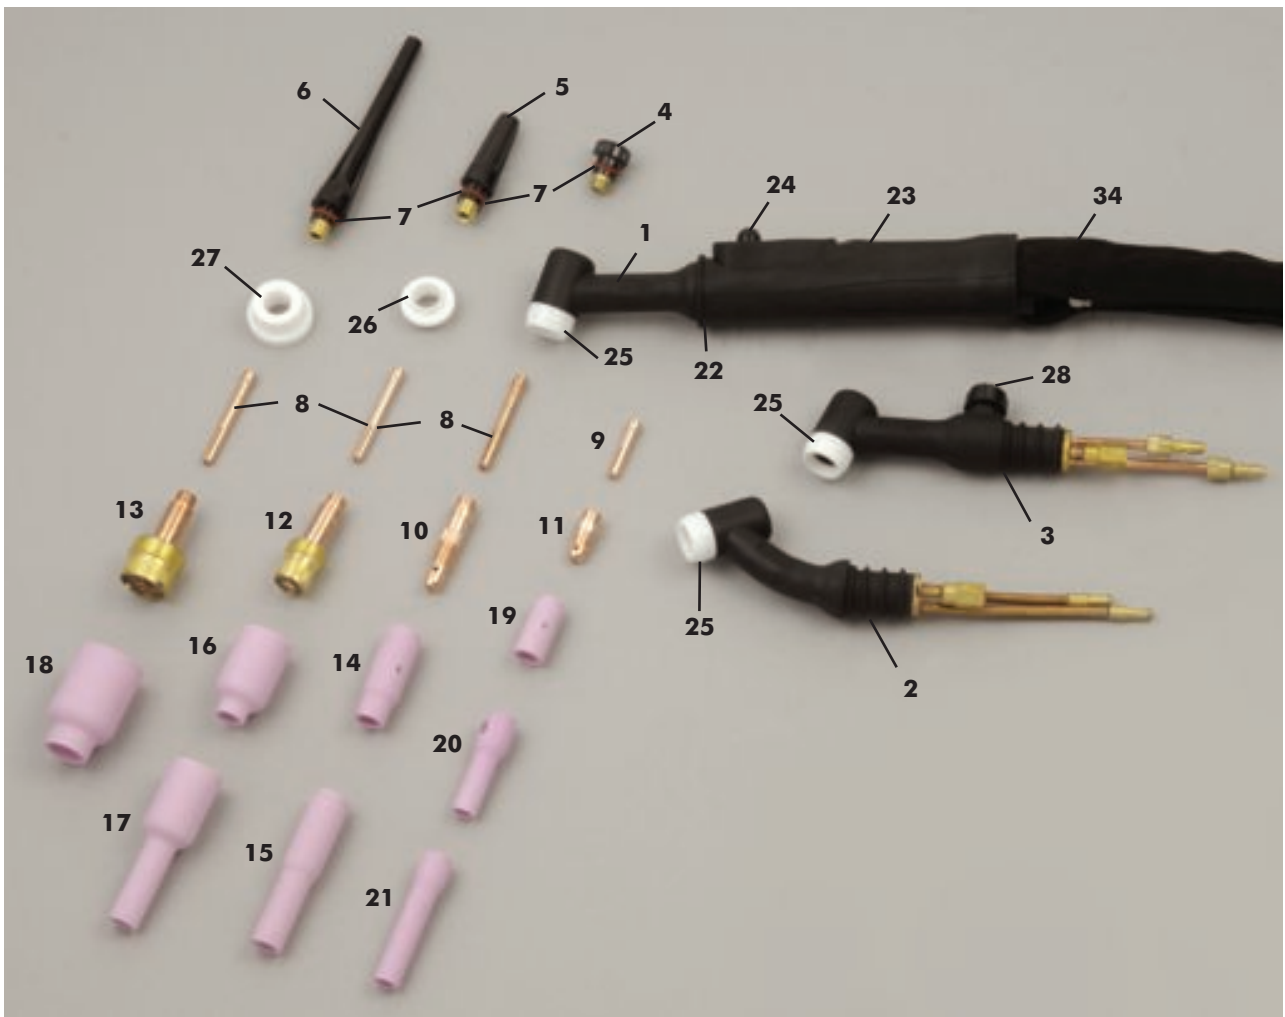

94

WP18, WP18F, WP18V, COMPATIBLE WELDCRAFT
Tig Welding Torch Water Cooled - Rating 350 Amps DC, 250 Amps AC

STARPARTS

TORCH PACKAGES

TORCHES - BASIC

Item No	Length	Head Style
WP18-12	12.5ft	Rigid
WP18-25	25ft	Rigid
WP18F-12	12.5ft	Flexible
WP18F-25	25ft	Flexible
WP18V-12	12.5ft	Valve
WP18V-25	25ft	Valve
WP18AK	Accessory Kit	

TORCHES - SWITCHED & SHEATHED

Item No	Length	Head Style
WP18-12SP	12.5ft	Rigid
WP18-25SP	25ft	Rigid
WP18F-12SP	12.5ft	Flexible
WP18F-25SP	25ft	Flexible
WP18V-12SP	12.5ft	Valve
WP18V-25SP	25ft	Valve

CABLE TERMINATIONS:

TORCH PACKAGE CONTENTS:

BASIC PACKAGE

Head • Back Cap • Handle • Cables

SWITCH & SHEATHED PACKAGE

Head • Back Cap • Handle • Cables

- Bulbous Style Microswitch c/w 2 Core Cable
- Switch Retaining Boot & Zipper Cover

STANDARD CABLE FITTINGS

3/8" Bsp Right Hand Female Connections On Power / Water Drain - Argon & Water in Cables