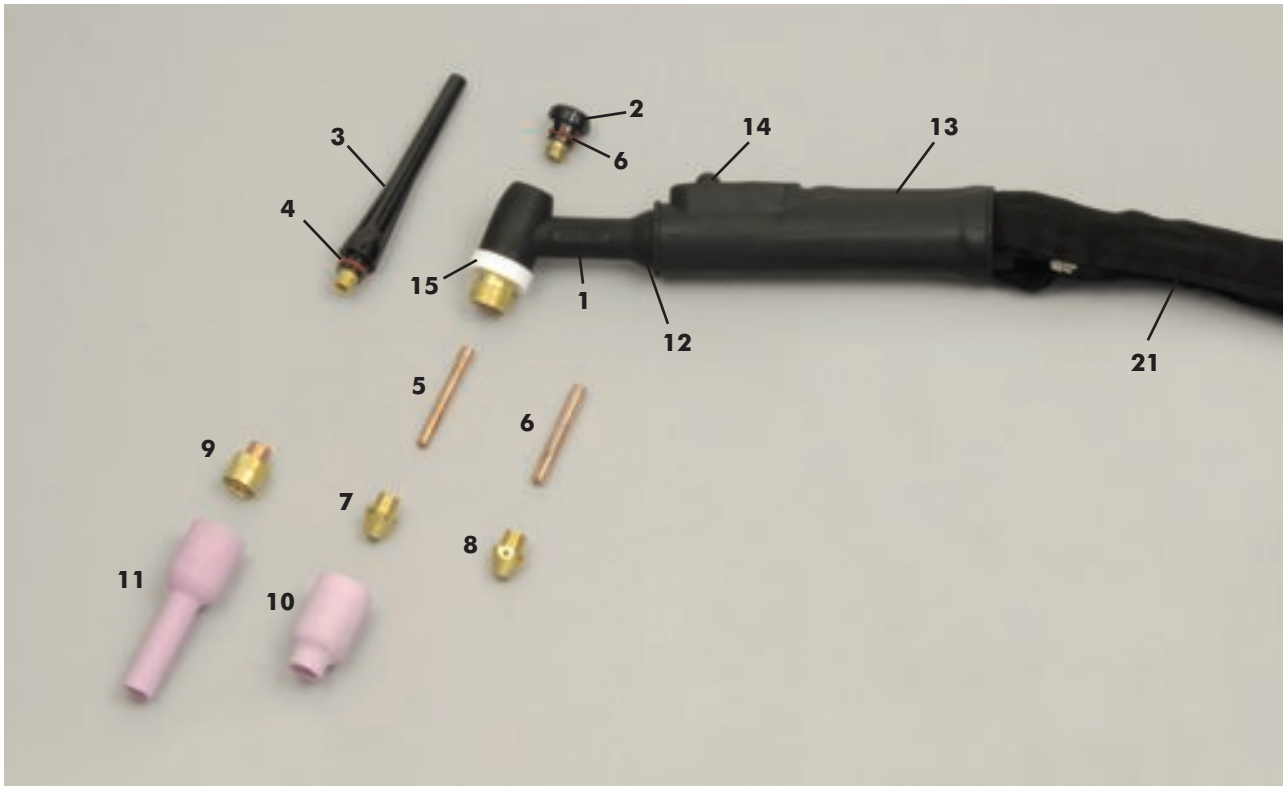

### Tig Welding Torch Water Cooled - Rating 400 Amps DC, 275 Amps AC

**STARPARTS**

#### TORCHES - SWITCHED & SHEATHED

Item No	Length	Head Style
WP18SC-12SP	12.5ft	Rigid
WP18SC-25SP	25ft	Rigid

##### STANDARD CABLE FITTINGS

3/8" Bsp Right Hand Female Connections On  
Power / Water Drain - Argon & Water in Cables