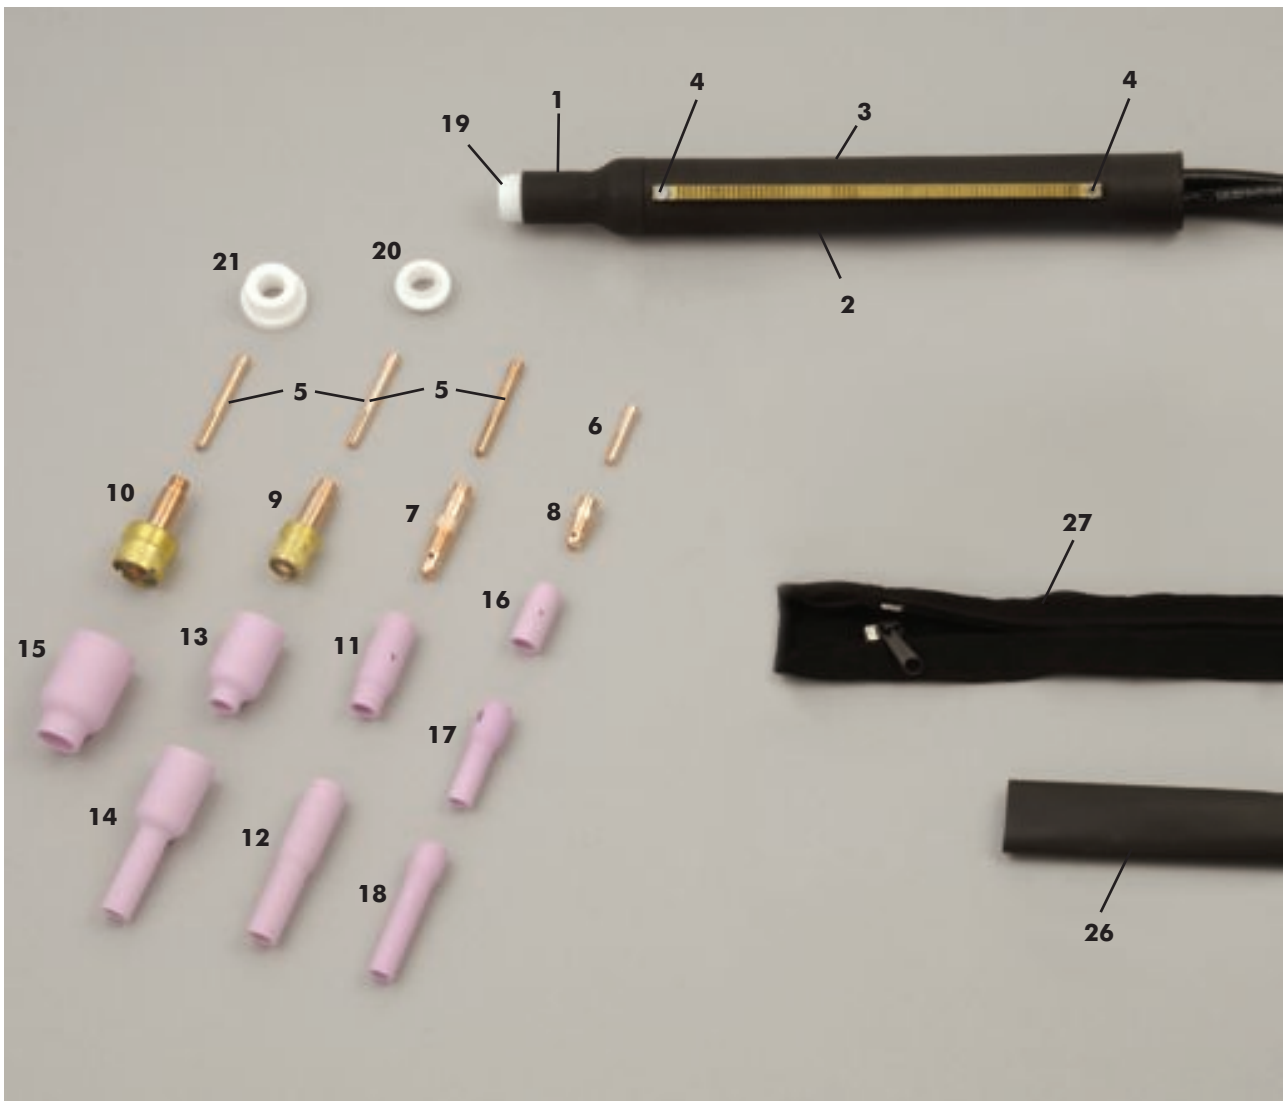

96

WP18P COMPATIBLE WELDCRAFT

Tig Welding Torch Water Cooled - Rating 350 Amps DC, 250 Amps AC

STARPARTS

TORCH PACKAGES

TORCHES - BASIC

Item No	Length	Head Style
WP18P-12	12.5ft	Machine
WP18P-25	25ft	Machine
WP18PAK	Accessory Kit	

TORCH PACKAGE CONTENTS

BASIC PACKAGE
 Head • 32 DP Rack • Handle • Cables

STANDARD CABLE FITTINGS
 3/8" Bsp Right Hand Female Connections On
 Power / Water Drain - Argon & Water in Cables

CABLE TERMINATIONS:

OPTIONAL ACCESSORY