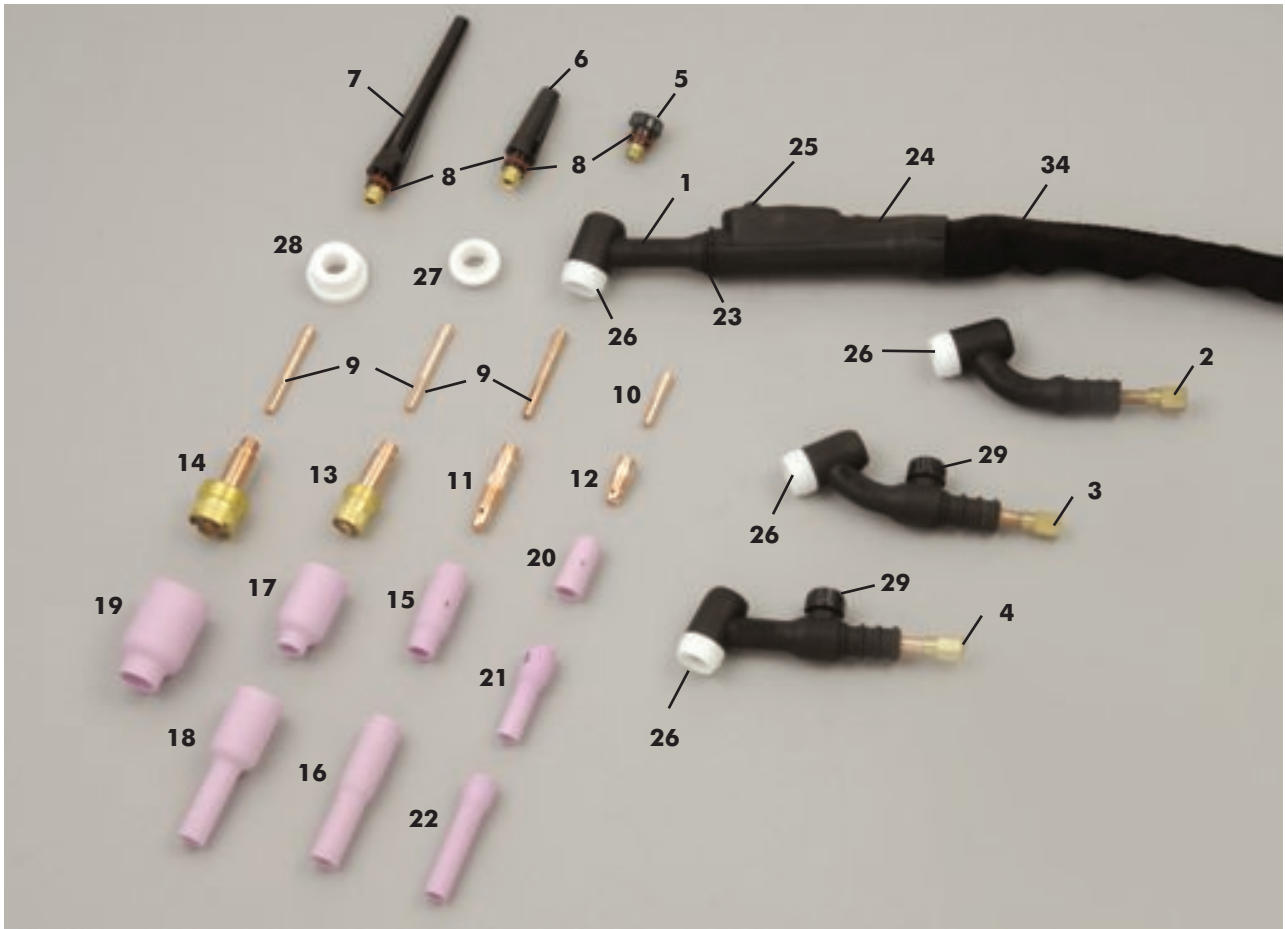

92

WP17, WP17F, WP17FV, WP17V, COMPATIBLE WELDCRAFT
Tig Welding Torch Air Cooled - Rating 150 Amps DC, 120 Amps AC

STARPARTS

TORCHES - BASIC

Item No	Length	Head Style
WP17-12	12.5ft	Rigid
WP17-25	25ft	Rigid
WP17F-12	12.5ft	Flexible
WP17F-25	25ft	Flexible
WP17FV-12	12.5ft	Flexible/Valve
WP17FV-25	25ft	Flexible/Valve
WP17V-12	12.5ft	Valve
WP17V-25	25ft	Valve
WP17AK	Accessory Kit	

TORCHES - SWITCHED & SHEATHED

Item No	Length	Head Style
WP17-12SP	12.5ft	Rigid
WP17-25SP	25ft	Rigid
WP17F-12SP	12.5ft	Flexible
WP17F-25SP	25ft	Flexible
WP17FV-12SP	12.5ft	Flexible/Valve
WP17FV-25SP	25ft	Flexible/Valve
WP17V-12SP	12.5ft	Valve
WP17V-25SP	25ft	Valve

BASIC PACKAGE

Head • Back Cap • Handle • Cables

SWITCH & SHEATHED PACKAGE

Head • Back Cap • Handle • Cables

- Bulbous Style Microswitch c/w 2 Core Cable
- Switch Retaining Boot & Zipper Cover

STANDARD MONO CABLE FITTINGS

3/8" Bsp Right Hand Female

OPTIONAL 2 PIECE CABLE FITTINGS

3/8" Bsp Right Hand Female On Gas - Lug Termination On Power