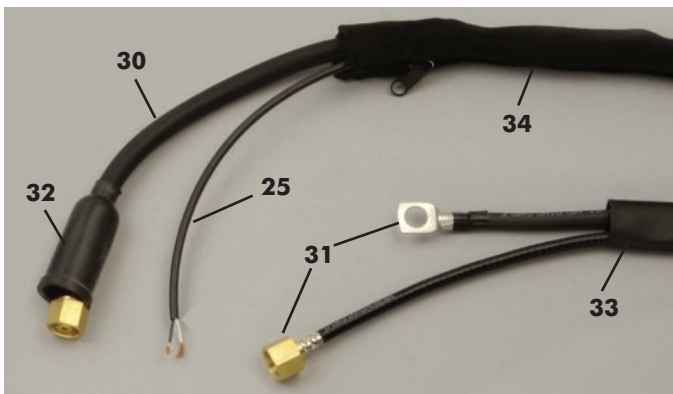

CABLE TERMINATIONS:

TORCH PACKAGE CONTENTS:

BASIC PACKAGE

Head • Back Cap • Handle • Cables

SWITCH & SHEATHED PACKAGE

Head • Back Cap • Handle • Cables

- Bulbous Style Microswitch c/w 2 Core Cable
- Switch Retaining Boot & Zipper Cover

STANDARD MONO CABLE FITTINGS

3/8" Bsp Right Hand Female

OPTIONAL 2 PIECE CABLE FITTINGS

3/8" Bsp Right Hand Female On Gas - Lug Termination On Power