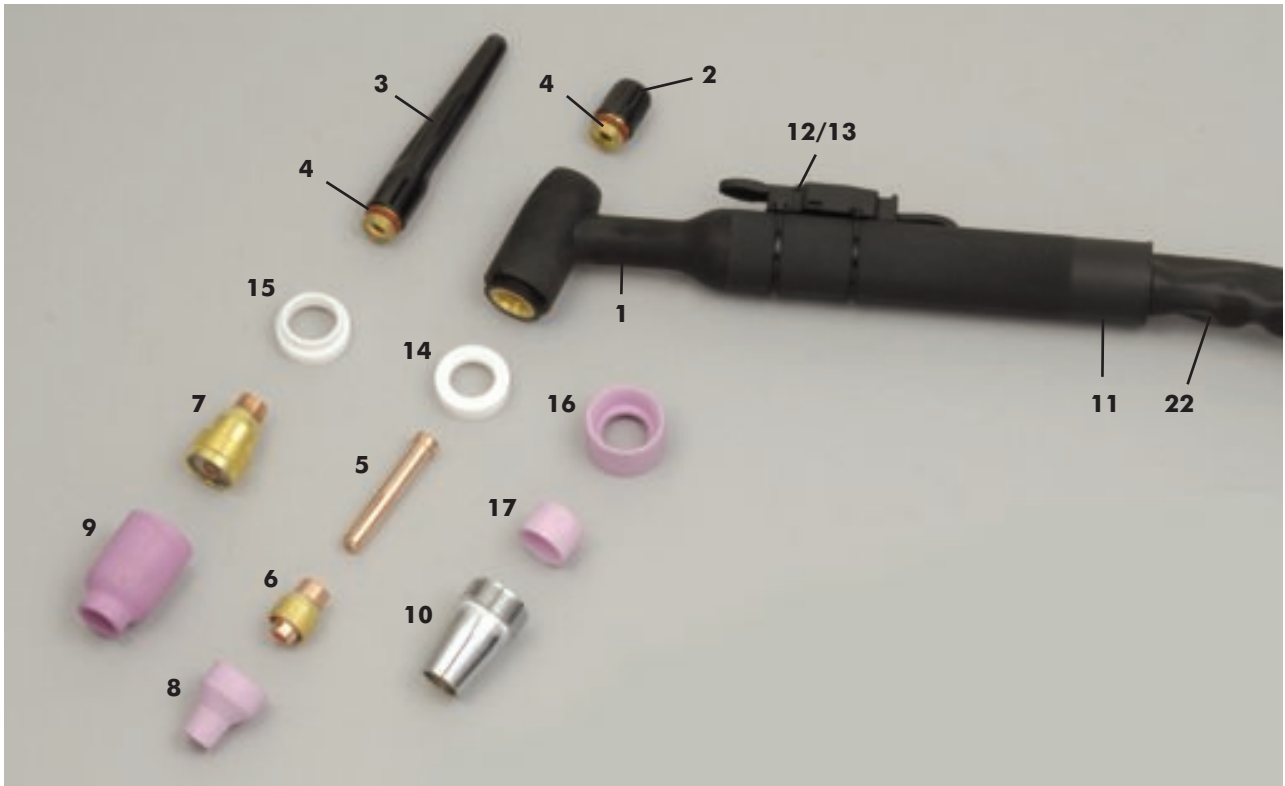

### Tig Welding Torch Water Cooled - Rating 500 Amps DC, 300 Amps AC

**STARPARTS**

##### STANDARD CABLE FITTINGS

3/8" Bsp Right Hand Female Connections On  
Power / Water Drain - Argon & Water in Cables

##### SWITCH & SHEATHED PACKAGE

Head • Back Cap\* • Handle • Cables

- Lever Style Microswitch c/w 2 Core Cable
- Neoprene Cover