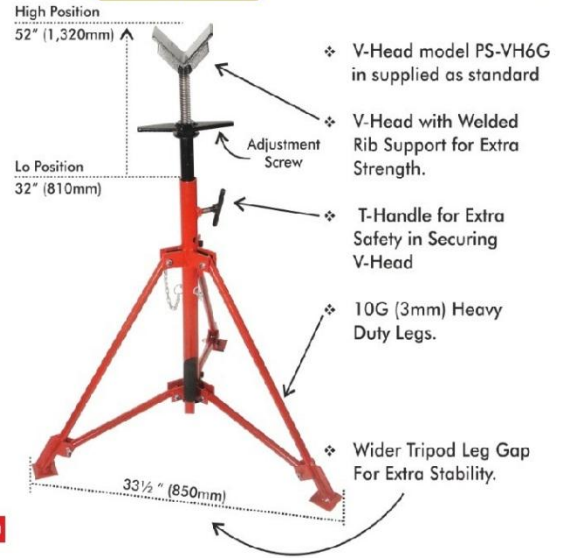

Pipe Stand Roller Head 24 with steel wheels

**LOAD CAPACITY**  
 5000 Lbs / 2300Kg

Load Capacity	Weight	Suitable For Pipe Dia	Load Capacity	Weight	Suitable For Pipe Dia
4000Lb/1800Kg	2.8 Kg	1/2"-6" (12-30mm)	2500Lb/1135Kg	9.3 Kg	1-24" (50-600mm)

Portable Foldable Welding Table

**Load capacity**  
 180kg  
 (400Lbs)

**Features**

- Galvanized 14G steel sheet table top
- Table Dimension: 40"(L)x24"(W) (100x60cm)
- Folding legs
- Load capacity: 180kg (400Lbs)

Portable Welding Table

**Load capacity**  
 100kg  
 (220Lbs)

**Features**

- Galvanized 14G steel sheet table top
- Table Dimension: 36"(L) x20"(W) (90x50cm)
- Slag tray
- Load capacity: 100kg (220Lbs)
- Additional bottom shelf