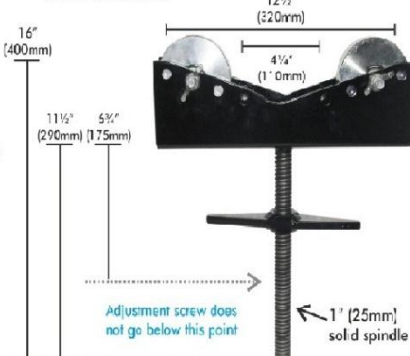

Pipe Stand Roller Head 24 with steel wheels

**LOAD CAPACITY**  
 5000 Lbs / 2300Kg

Load Capacity	Weight	Suitable For Pipe Dia	Load Capacity	Weight	Suitable For Pipe Dia
4000Lb/1800Kg	2.8 Kg	1/2"-6" (12-30mm)	2500Lb/1135Kg	9.3 Kg	1-24" (50-600mm)

Portable Foldable Welding Table

**Load capacity**  
 180kg  
 (400Lbs)

**Features**

- Galvanized 14G steel sheet table top
- Table Dimension: 40"(L)x24"(W) (100x60cm)
- Folding legs
- Load capacity: 180kg (400Lbs)

Portable Welding Table

**Load capacity**  
 100kg  
 (220Lbs)

**Features**

- Galvanized 14G steel sheet table top
- Table Dimension: 36"(L) x20"(W) (90x50cm)
- Slag tray
- Load capacity: 100kg (220Lbs)
- Additional bottom shelf

**Fixed window size**

2 x 4 1/4" (51 x 108 mm)